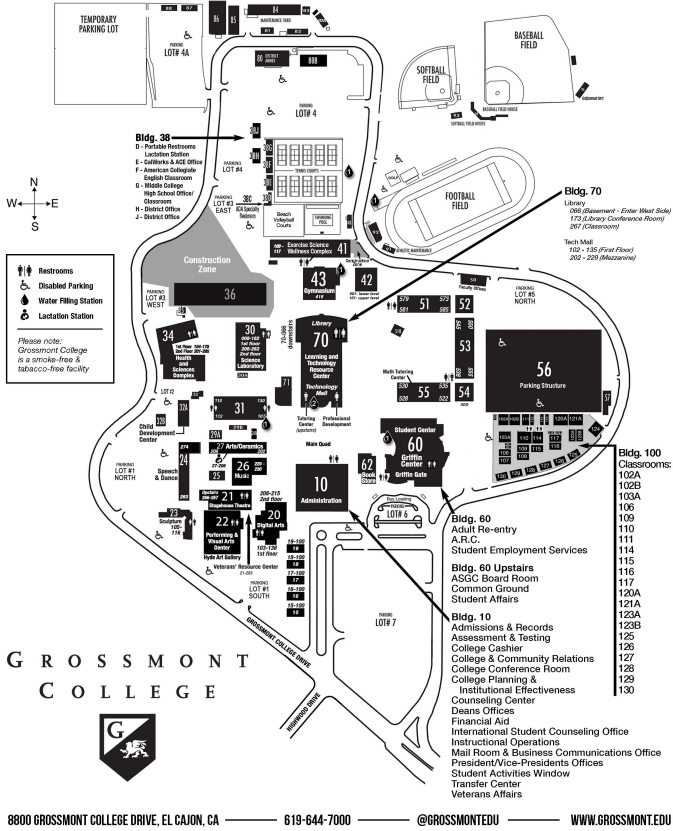

CAMPUS MAP

GROSSMONT COLLEGE CAMPUS MAP

Printable Campus Map Directions

From Interstate 8

From Interstate 8, East or West, take Highway 125 North to the Grossmont College Drive exit. Turn right at the first stop light (Grossmont College Drive). Go across the bridge to the second traffic signal. Go straight onto the Grossmont College perimeter road.

From Highway 94

From Highway 94 East, take Highway 125 North to the Grossmont College Drive exit. Turn right at the first stop light (Grossmont College Drive). Go across the bridge to the second traffic signal. Go straight onto the Grossmont College perimeter road.

From Highway 52

From Highway 52 East, take Highway 125 South to the Grossmont College Drive exit. Turn right at the first stop light (Grossmont College Drive). Go straight onto the Grossmont College perimeter road.